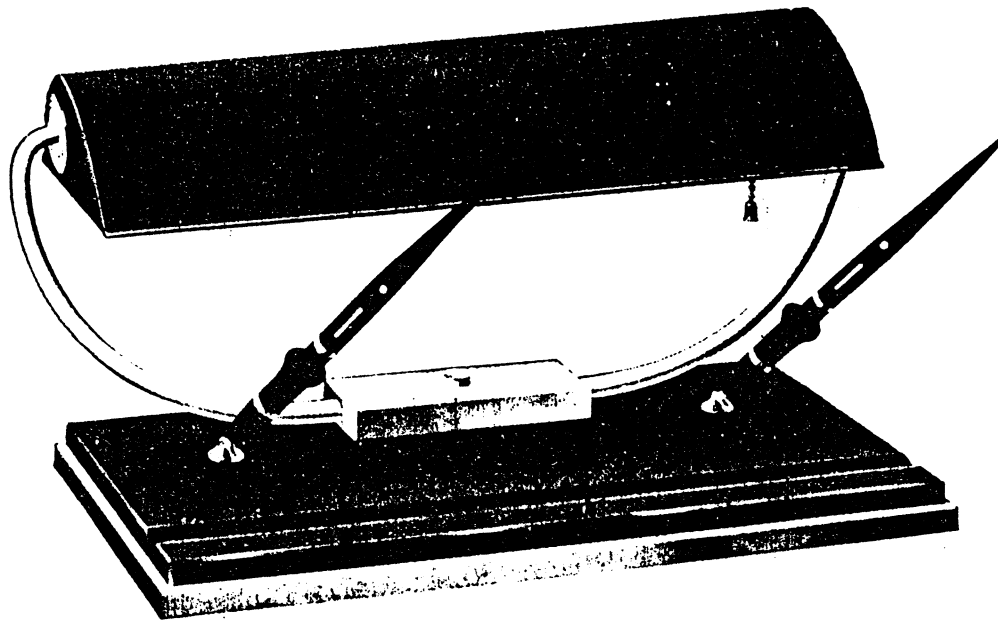

No. A-148 CABUG. Pedra onyx base, round with smooth edge. Size 3 1/2" diameter x 1/2".
A-148 with No. 5D-X Desk Pen, $7.00.

No. C-149 CABYG. Black Belgian marble base with two edges rounded and gold-plated cylindrical feet. Size 4"x3"x1".
C-149 with No. 5D Desk Pen, $10.00.

No. B-128 CABID. Single Argentine onyx, round beveled edge base. Size 3 1/2"x3/4".
B-128 with No. 3 Desk Pen, $6.50.